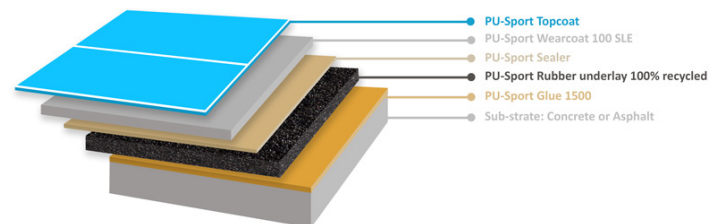

EPI PU-Sport

Overview all series

Description

PU-Sport is a seamless point-elastic indoor sports floor. The system consists of a prefabricated granular rubber base mat with a 2 mm self levelling elastic polyurethane toplayer covered by a wear resistant mat top coat finish. This complete system is DIN-tested.

* THICKNESS OF THE DIFFERENT SYSTEMS VARIES ACCORDING TO THE PREFERRED SPORT AND MULTIFUNCTIONAL PURPOSES.

Systems

Product	Thickness in mm		
	Total thickness	Bottom layer: recycled rubber	Self levelling polyurethane resin
PU-Sport 700	7	5	2
PU-Sport 900	9	7	2
PU-Sport 1100	11	9	2
PU-Sport 1600	16	14	2

Note: other thicknesses available upon request

System Build Up PU-Sport Systems

BUILD-UP PU-Sport *

- Adhesive; PU-SPORT Glue, two-component polyurethane.
- Base Mat (Resilient); Granulated rubber containing a binder.
- Base Mat Sealer; PU-SPORT Sealer, two-component polyurethane.
- Polyurethane Resin; 2 mm PU-SPORT two-component, pigmented, solvent free polyurethane self levelling layer.
- Coating; PU-SPORT Topcoat, two-component, pigmented polyurethane surface paint.
- Game lines; PU-SPORT Game Line Paint, two-component, pigmented polyurethane lining paint